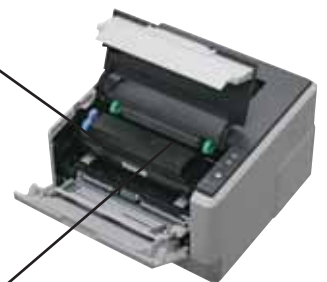

Easy Frontal Access

The Epson AcuLaser™ M2010 series requires little need for maintenance other than the periodic change of its toner, and this is easily accomplished via the convenient frontal access designed for greater ease of maintenance.